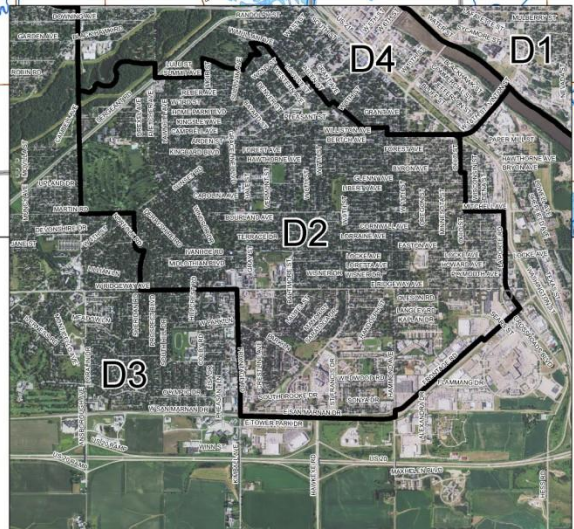

Waterloo CSD 2019 Director Districts

Legend

- D** Cities 2010
- C:J** Black Hawk Precincts
- DOT roads 2006
- Rivers
- C:J** IDE School District boundaries
- National Wetland Inventory -All water bodies
- Director District**
- D1
- D2
- D3
- D4

2011 NAIP Aerial Photo