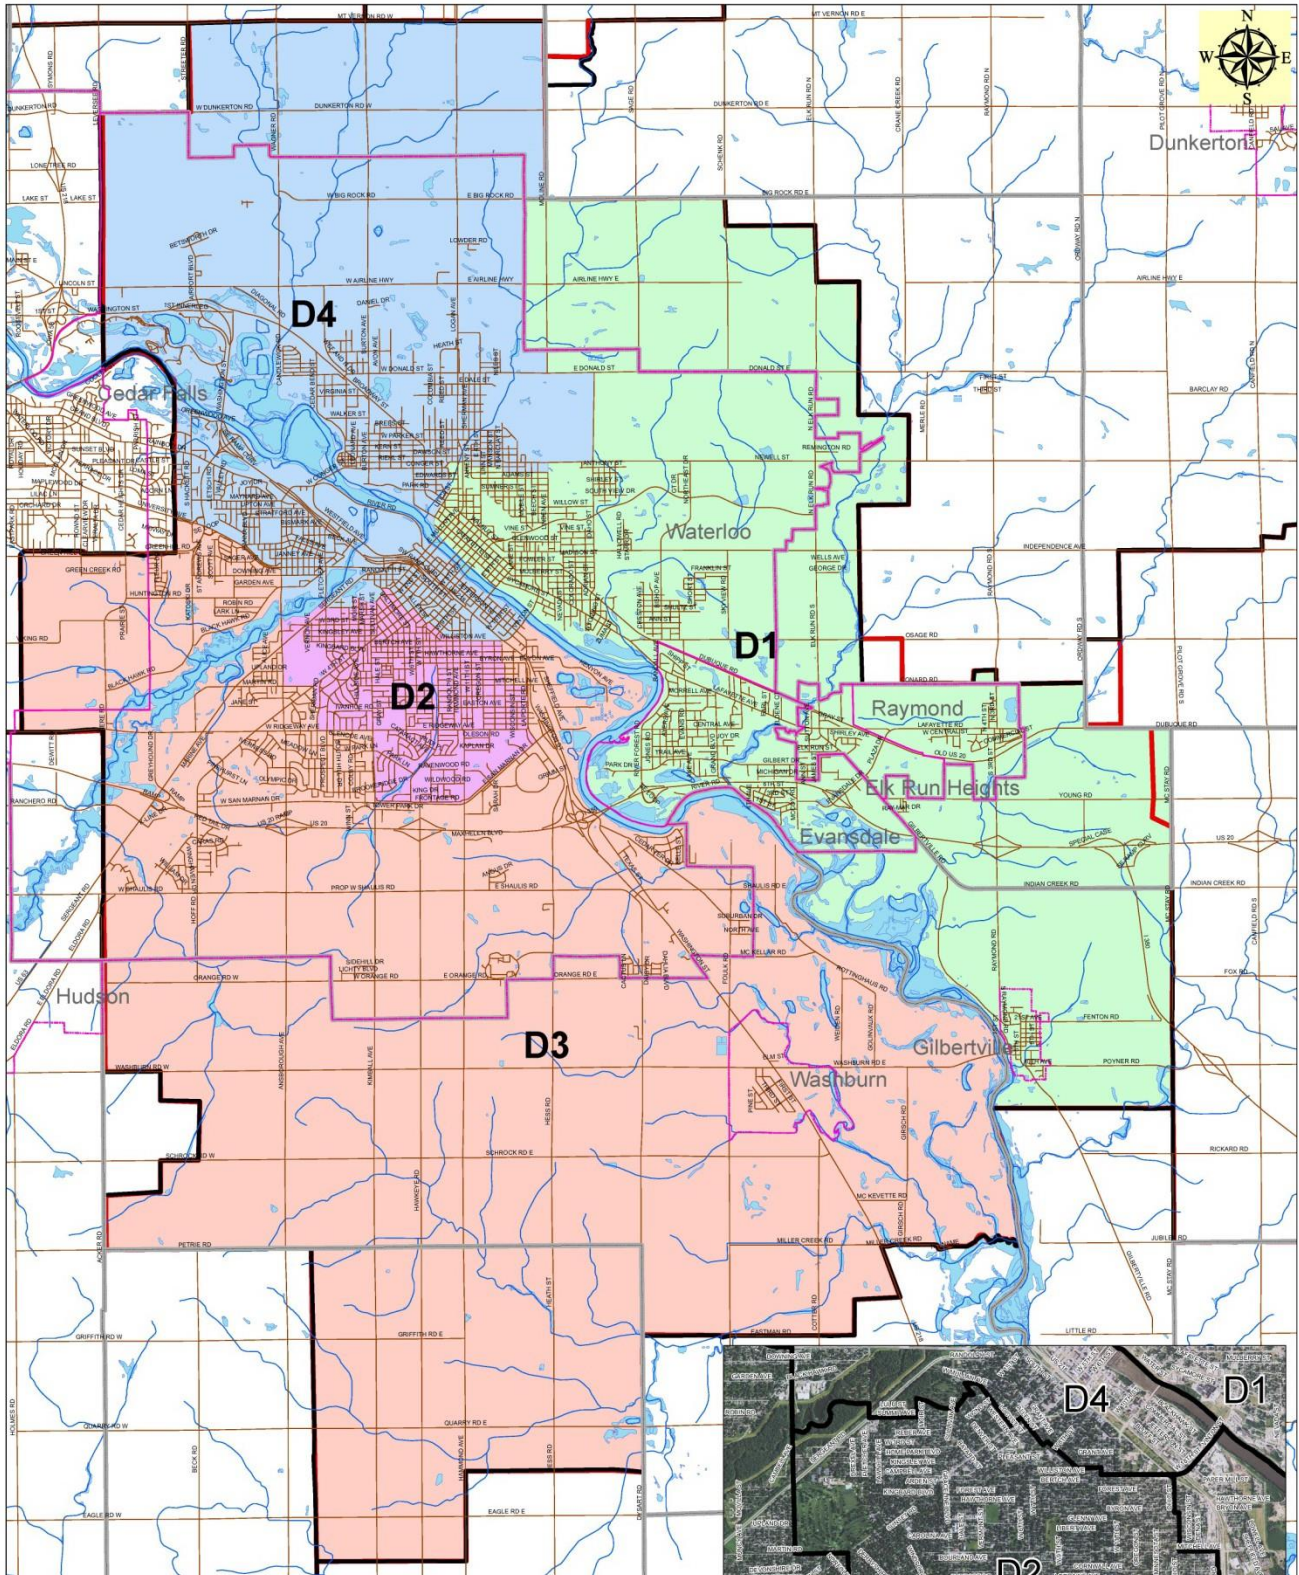

Waterloo CSD 2019 Director Districts

Legend

- D** Cities 2010
- C:J** Black Hawk Precincts
- DOT roads 2006
- Rivers
- C:J** IDE School District boundaries
- National Wetland Inventory -All water bodies
- Director District**
- D1
- D2
- D3
- D4

2011 NAIP Aerial Photo